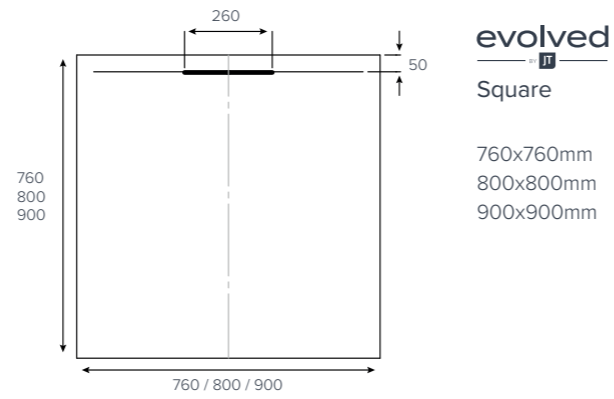

Size bands

- A. 1200x900mm
- B. 1600x800mm
- C. 2050x1000mm

softstone

Bespoke example

Cross-hatched areas indicate the areas of standard size that will be cut off to create your required bespoke size.

softstone

Rectangle

- 1600x700mm
- 1600x800mm
- 1600x900mm
- 1600x1000mm
- 1700x700mm
- 1700x800mm
- 1700x900mm
- 1800x700mm
- 1800x800mm
- 1800x900mm
- 1800x1000mm
- 2000x800mm
- 2000x900mm

naturals

Rectangle

- 900x700mm
- 1000x700mm
- 1000x800mm
- 1000x900mm

naturals

Rectangle

- 1200x700mm
- 1200x800mm
- 1200x900mm
- 1200x1000mm

naturals

Quadrant

naturals

Cross Section

naturals

Rectangle

- 1400x700mm
- 1400x800mm
- 1400x900mm
- 1400x1000mm
- 1500x700mm
- 1500x800mm
- 1500x900mm

Colour availability

The shower tray. Evolved.

Waste & Tray

Side Profile

Waste

- 260 x 42 Colour Match Cap
- Silicone None Return Membrane (Hair filter inside)
- 2 x M6-25 Screws
- 140 x 51 Flange
- Rubber Seal
- 175 x 170 x 55 Trap Body
- Outlet Seals
- 45° Elbow