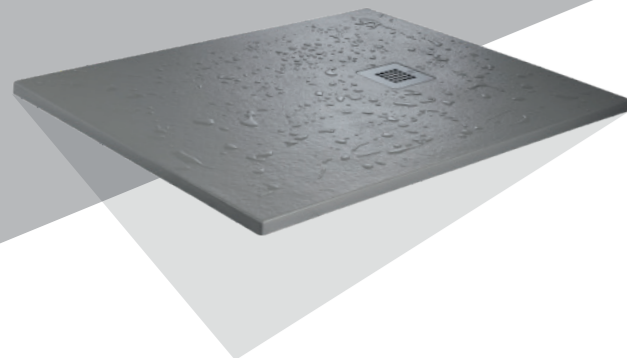

softstone

Colour availability

naturals

Shaped from our landscape

naturals

Square

- 800x800mm
- 900x900mm
- 1000x1000mm

naturals