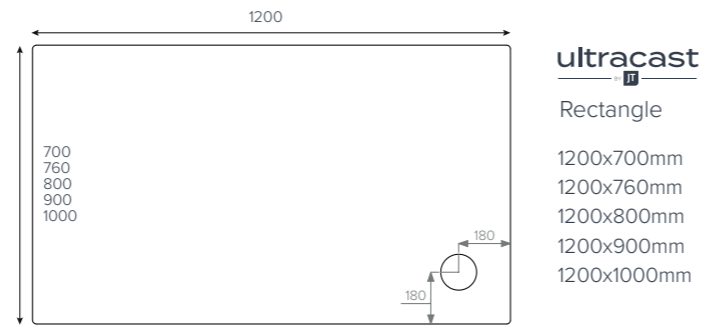

Simple elegance