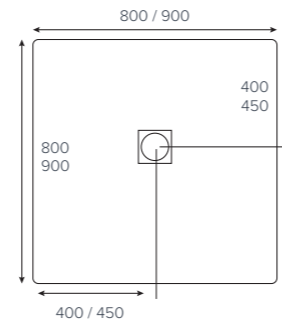

softstone

Square

800x800mm
900x900mm