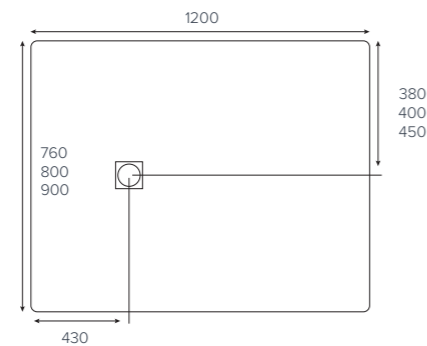

Aqua cushion flooring

softstone

Square

800x800mm
900x900mm

softstone

Rectangle

900x800mm
1000x800mm
1000x900mm

softstone

Rectangle

1200x760mm
1200x800mm
1200x900mm

softstone

Rectangle

1400x900mm
1500x760mm

softstone

Rectangle

1600x800mm
1700x800mm

Size bands

- A. 1200x900mm
- B. 1600x800mm
- C. 2050x1000mm

softstone

Bespoke example

Cross-hatched areas indicate the areas of standard size that will be cut off to create your required bespoke size.

softstone