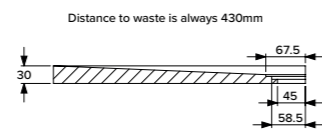

softstone

Cross Section