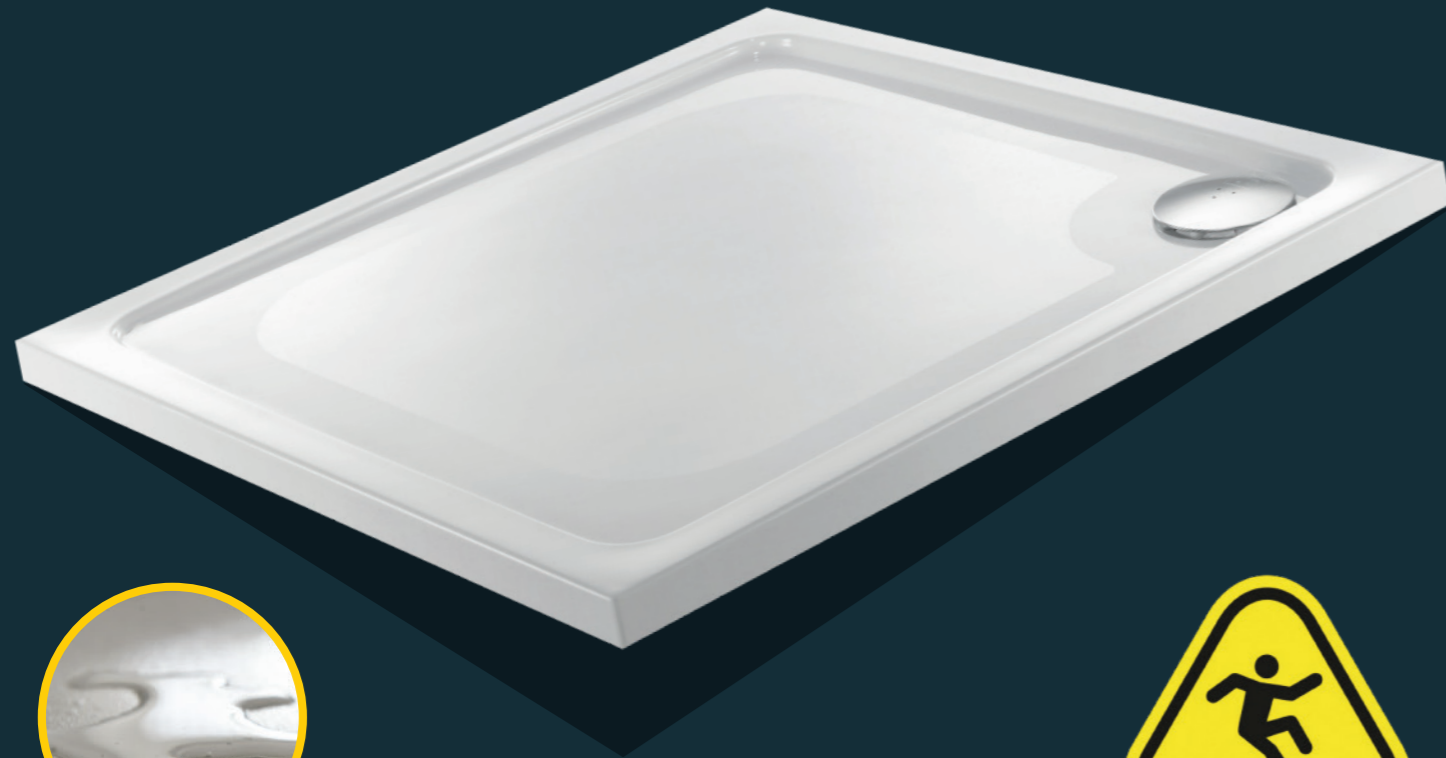

anti-slip

BY JT

take the safe option