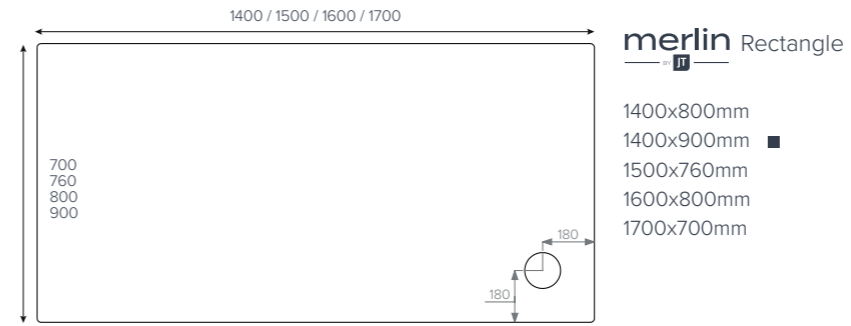

fusion Leg Cross Section

fusion Leg Detail

- 45mm High
- Internal Depth 10-25mm
- Shoulder Width 52mm
- Leg Adjustment 87-140mm

It's a kind of magic

Key

- Available with Upstands
- Upstands Only

We recommend these trays are installed with a **flow by JT** 50mm waste