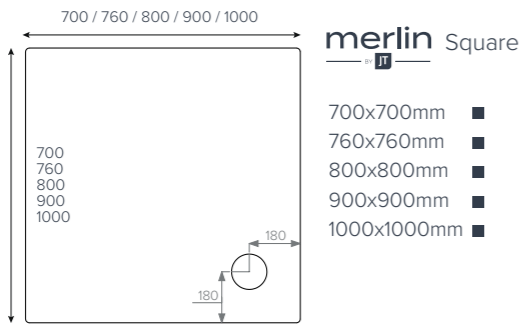

fusion Leg Cross Section

fusion Leg Detail

- 45mm High
- Internal Depth 10-25mm
- Shoulder Width 52mm
- Leg Adjustment 87-140mm

It's a kind of magic

Key

- Available with Upstands
- Upstands Only

We recommend these trays are installed with a **flow by JT** 50mm waste