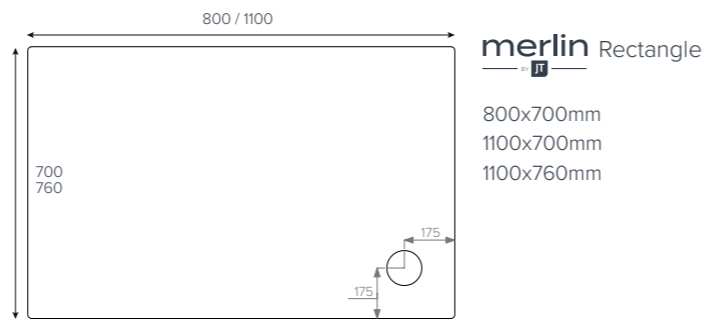

fusion Leg Cross Section

fusion Leg Detail

- 45mm High
- Internal Depth 10-25mm
- Shoulder Width 52mm
- Leg Adjustment 87-140mm

It's a kind of magic

Key

- Available with Upstands
- Upstands Only

We recommend these trays are installed with a **flow by JT** 50mm waste