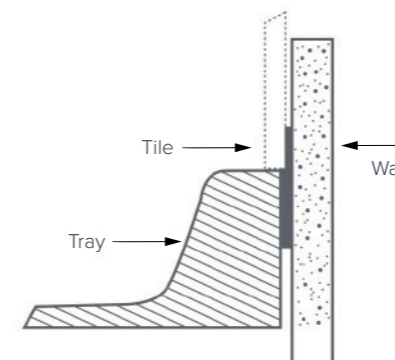

Concealed waste

Rapid water dispersal

Concealed white waste designed to give the seamless look to your shower tray. Fits in the standard 90mm waste.

JT vertical 90mm waste

Intelligent water removal

A 90mm vertical waste designed to help assist the water dispersal where the fall for the waste pipe cannot be achieved. Conforms to BS EN 274-1:2002, carries away 48 litres of water a minute. Features a 50mm water seal and an easily removable dome for cleaning.

flexi-fix by JT

Flexible water-proofing solutions

The patented flexi-fit by JT is the perfect solution should a flat top tray be the only option. Complete with all the added benefits of a tiling upstand, the easy-application tape is self-adhesive, wraps around corners in one piece and creates a watertight seal. Available in 3.2 metre lengths.