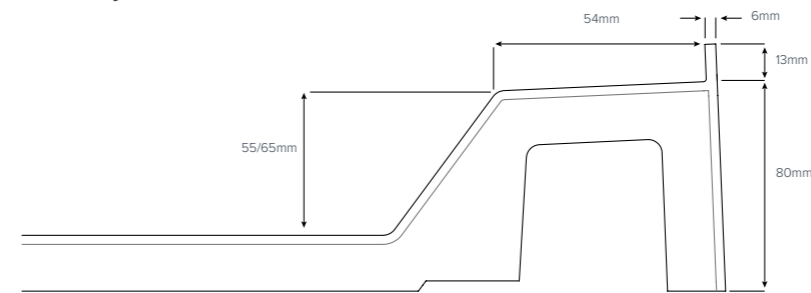

Key

- Available with Upstands
- Upstands only

We recommend these trays are installed with a **Flow by JT** 50mm waste