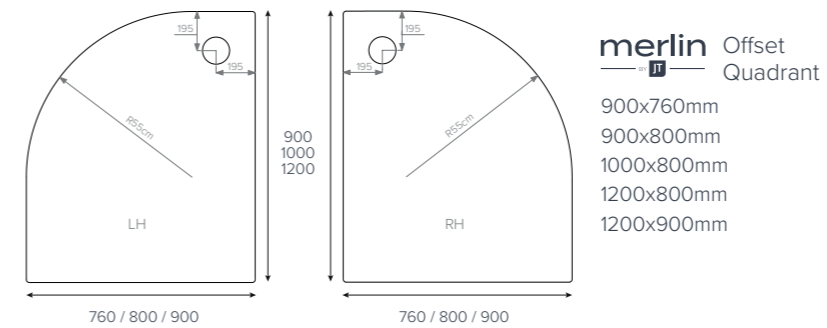

fusion Leg Cross Section

fusion Leg Detail

- 45mm High
- Internal Depth 10-25mm
- Shoulder Width 52mm
- Leg Adjustment 87-140mm

It's a kind of magic

Key

- Available with Upstands
- Upstands Only

We recommend these trays are installed with a **flow by JT** 50mm waste