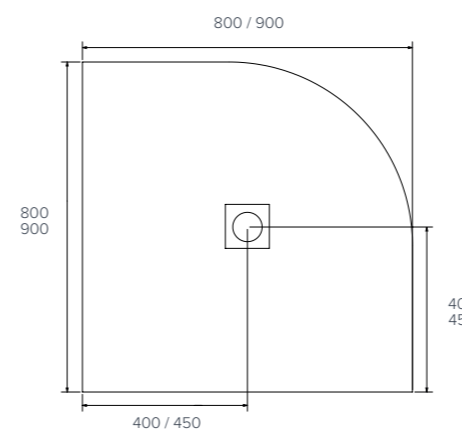

Size bands

- A. 1200x900mm
- B. 1600x800mm
- C. 2050x1000mm

softstone

Bespoke example

Cross-hatched areas indicate the areas of standard size that will be cut off to create your required bespoke size.

softstone

Rectangle

- 1600x700mm
- 1600x800mm
- 1600x900mm
- 1600x1000mm
- 1700x700mm
- 1700x800mm
- 1700x900mm
- 1800x700mm
- 1800x800mm
- 1800x900mm
- 1800x1000mm
- 2000x800mm
- 2000x900mm

naturals

Rectangle

- 900x700mm
- 1000x700mm
- 1000x800mm
- 1000x900mm

naturals

Rectangle

- 1200x700mm
- 1200x800mm
- 1200x900mm
- 1200x1000mm

naturals

Quadrant

naturals

Cross Section

naturals