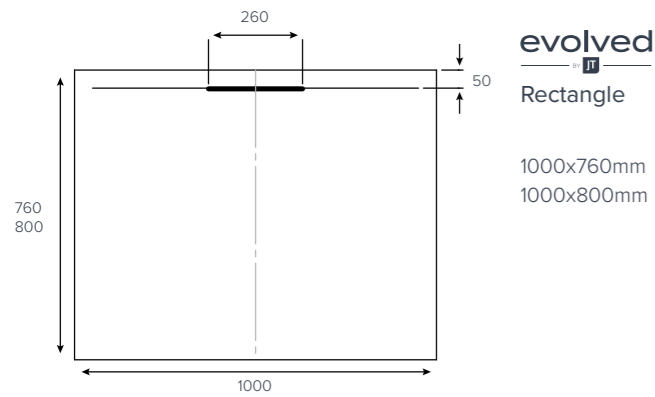

Rectangle

- 1600x700mm
- 1600x800mm
- 1600x900mm
- 1600x1000mm
- 1700x700mm
- 1700x800mm
- 1700x900mm
- 1800x700mm
- 1800x800mm
- 1800x900mm
- 1800x1000mm
- 2000x800mm
- 2000x900mm

naturals

Rectangle

- 900x700mm
- 1000x700mm
- 1000x800mm
- 1000x900mm

naturals

Rectangle

- 1200x700mm
- 1200x800mm
- 1200x900mm
- 1200x1000mm

naturals

Quadrant

naturals

Cross Section

naturals

Rectangle

- 1400x700mm
- 1400x800mm
- 1400x900mm
- 1400x1000mm
- 1500x700mm
- 1500x800mm
- 1500x900mm

Colour availability

The shower tray. Evolved.

Waste & Tray

Side Profile

Waste

- 260 x 42 Colour Match Cap
- Silicone None Return Membrane (Hair filter inside)
- 2 x M6-25 Screws
- 140 x 51 Flange
- Rubber Seal
- 175 x 170 x 55 Trap Body
- Outlet Seals
- 45° Elbow