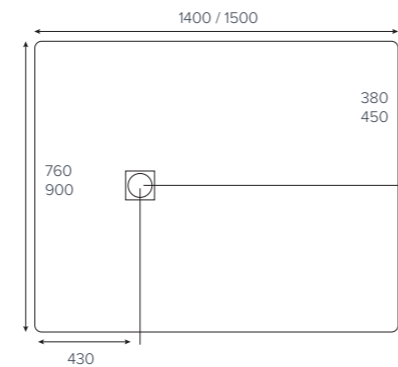

Aqua cushion flooring

softstone

Square

800x800mm
900x900mm

softstone

Rectangle

900x800mm
1000x800mm
1000x900mm

softstone

Rectangle

1200x760mm
1200x800mm
1200x900mm

softstone

Rectangle

1400x900mm
1500x760mm

softstone

Rectangle

1600x800mm
1700x800mm

Size bands

- A. 1200x900mm
- B. 1600x800mm
- C. 2050x1000mm

softstone

Bespoke example

Cross-hatched areas indicate the areas of standard size that will be cut off to create your required bespoke size.

softstone