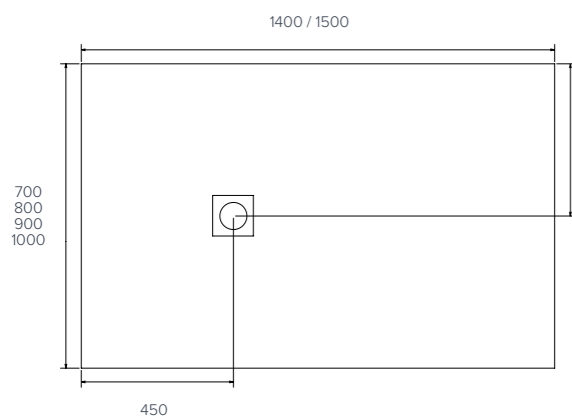

Size bands

- A. 1200x900mm
- B. 1600x800mm
- C. 2050x1000mm

softstone

Bespoke example

Cross-hatched areas indicate the areas of standard size that will be cut off to create your required bespoke size.

softstone

Rectangle

- 1600x700mm
- 1600x800mm
- 1600x900mm
- 1600x1000mm
- 1700x700mm
- 1700x800mm
- 1700x900mm
- 1800x700mm
- 1800x800mm
- 1800x900mm
- 1800x1000mm
- 2000x800mm
- 2000x900mm

naturals

Rectangle

- 900x700mm
- 1000x700mm
- 1000x800mm
- 1000x900mm

naturals

Rectangle

- 1200x700mm
- 1200x800mm
- 1200x900mm
- 1200x1000mm

naturals

Quadrant

naturals

Cross Section

naturals

Rectangle

- 1400x700mm
- 1400x800mm
- 1400x900mm
- 1400x1000mm
- 1500x700mm
- 1500x800mm
- 1500x900mm

Colour availability

The shower tray. Evolved.

Waste & Tray

Side Profile

Waste

- 260 x 42 Colour Match Cap
- Silicone None Return Membrane (Hair filter inside)
- 2 x M6-25 Screws
- 140 x 51 Flange
- Rubber Seal
- 175 x 170 x 55 Trap Body
- Outlet Seals
- 45° Elbow