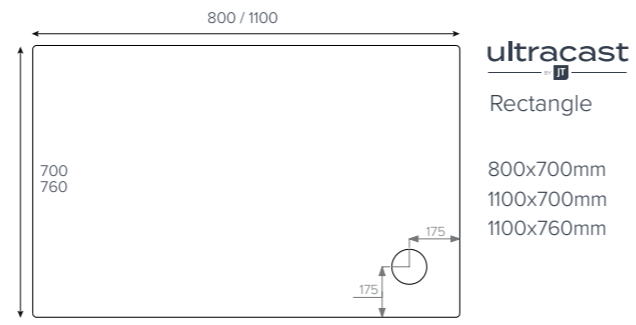

Simple elegance