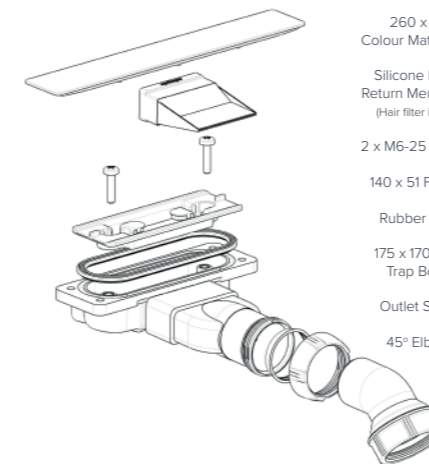

Rectangle

- 1400x700mm
- 1400x800mm
- 1400x900mm
- 1400x1000mm
- 1500x700mm
- 1500x800mm
- 1500x900mm

Colour availability

The shower tray. Evolved.

Waste & Tray

Side Profile

Waste

- 260 x 42 Colour Match Cap
- Silicone None Return Membrane (Hair filter inside)
- 2 x M6-25 Screws
- 140 x 51 Flange
- Rubber Seal
- 175 x 170 x 55 Trap Body
- Outlet Seals
- 45° Elbow