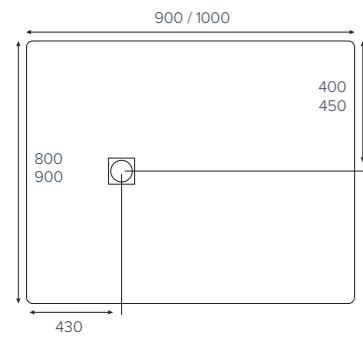

Aqua cushion flooring

softstone

Square

800x800mm
900x900mm

softstone

Rectangle

900x800mm
1000x800mm
1000x900mm

softstone

Rectangle

1200x760mm
1200x800mm
1200x900mm

softstone

Rectangle

1400x900mm
1500x760mm

softstone

Rectangle

1600x800mm
1700x800mm

Size bands

- A. 1200x900mm
- B. 1600x800mm
- C. 2050x1000mm

softstone

Bespoke example

Cross-hatched areas indicate the areas of standard size that will be cut off to create your required bespoke size.

softstone