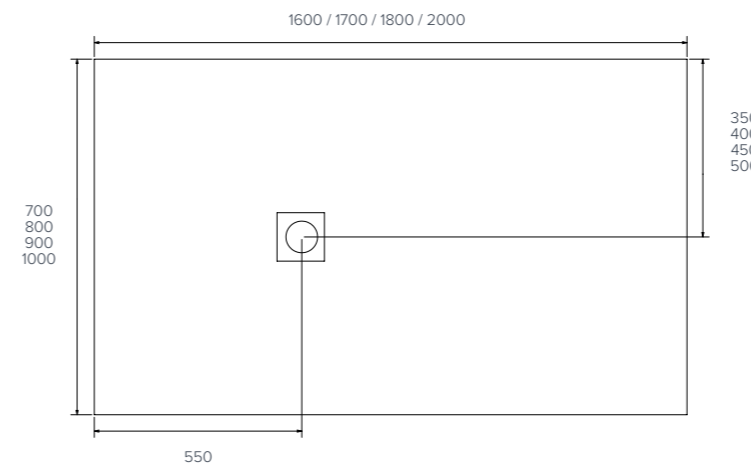

Size bands

- A. 1200x900mm
- B. 1600x800mm
- C. 2050x1000mm

softstone

Bespoke example

Cross-hatched areas indicate the areas of standard size that will be cut off to create your required bespoke size.

softstone

softstone

Colour availability

naturals

Shaped from our landscape

naturals

Square

- 800x800mm
- 900x900mm
- 1000x1000mm

naturals

Rectangle

- 1600x700mm
- 1600x800mm
- 1600x900mm
- 1600x1000mm
- 1700x700mm
- 1700x800mm
- 1700x900mm
- 1800x700mm
- 1800x800mm
- 1800x900mm
- 1800x1000mm
- 2000x800mm
- 2000x900mm

naturals

Rectangle

- 900x700mm
- 1000x700mm
- 1000x800mm
- 1000x900mm