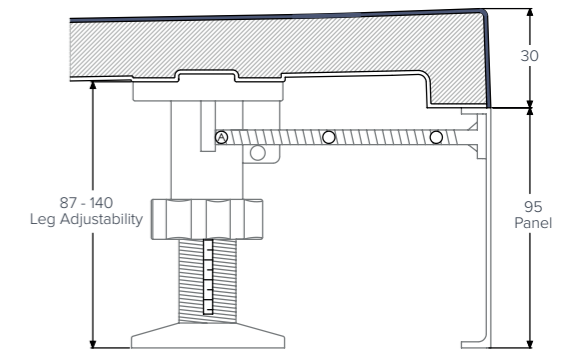

Rectangle

- 1400x700mm
- 1400x800mm
- 1400x900mm
- 1400x1000mm
- 1500x700mm
- 1500x800mm
- 1500x900mm

Colour availability

The shower tray. Evolved.

Waste & Tray

Side Profile

Waste

- 260 x 42 Colour Match Cap
- Silicone None Return Membrane (Hair filter inside)
- 2 x M6-25 Screws
- 140 x 51 Flange
- Rubber Seal
- 175 x 170 x 55 Trap Body
- Outlet Seals
- 45° Elbow