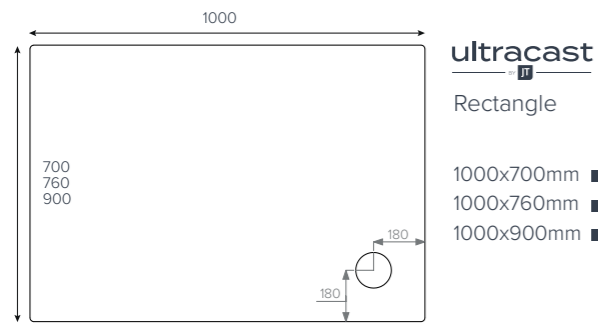

Simple elegance