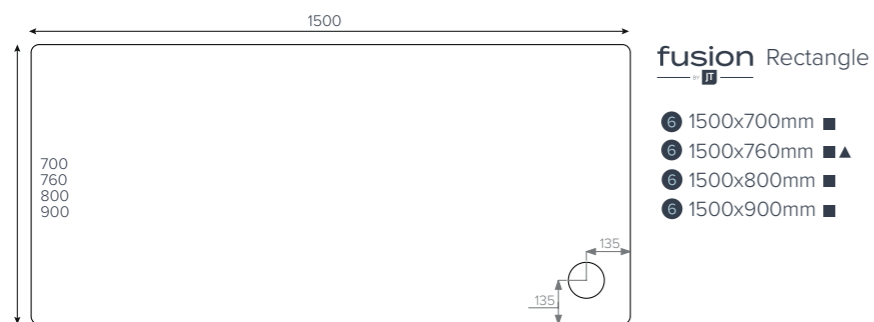

fusion Quadrant

Quadrant

- ① 800x800mm ■
- ① 900x900mm ■
- ① 1000x1000mm ■

fusion Offset Quadrant

Offset Quadrant

- ② 900x760mm ■
- ② 1000x800mm ■
- ② 1200x800mm ■
- ② 1200x900mm ■

Key

- Available with Upstands
- ▲ 3 Upstands - Left and right hand