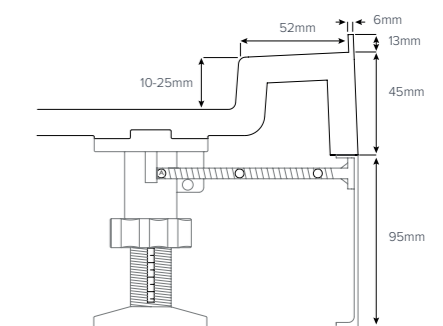

fusion Leg Cross Section