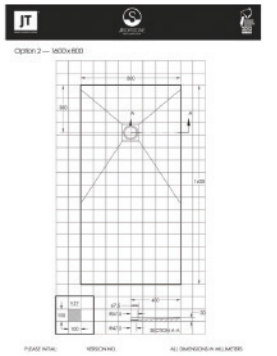

Size bands

- A. 1200x900mm
- B. 1600x800mm
- C. 2050x1000mm

softstone

Bespoke example

Cross-hatched areas indicate the areas of standard size that will be cut off to create your required bespoke size.

softstone