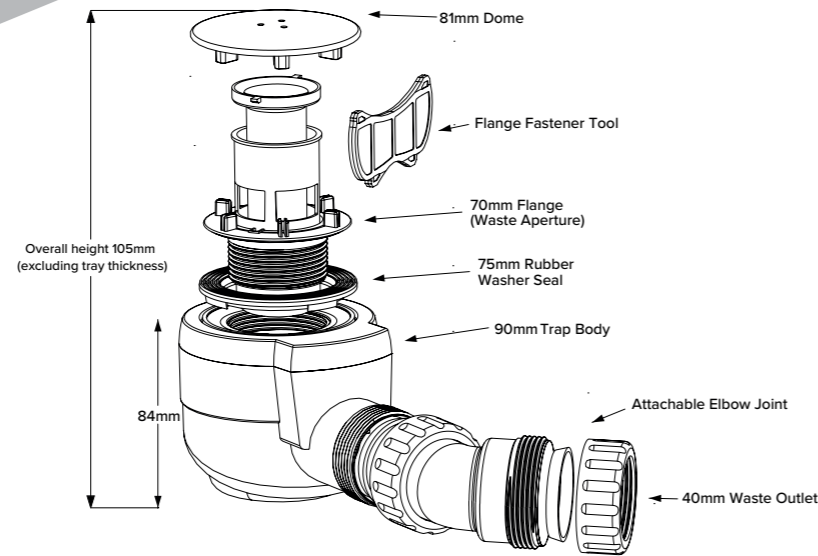

Accessories

by JT

flow by JT

Complex plumbing simplified

The efficient design of the 50mm waste allows 38 litres of water a minute to be carried away. Conforms to BS EN 274-1:2002. Features a 50mm water seal and an easily removable dome for cleaning.