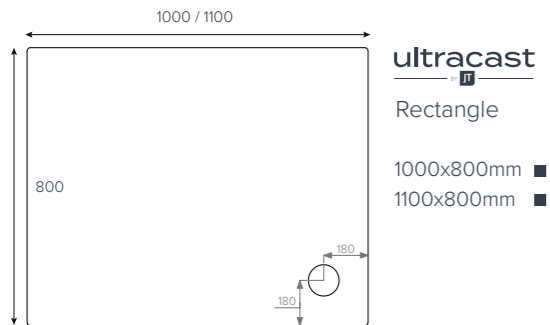

Simple elegance