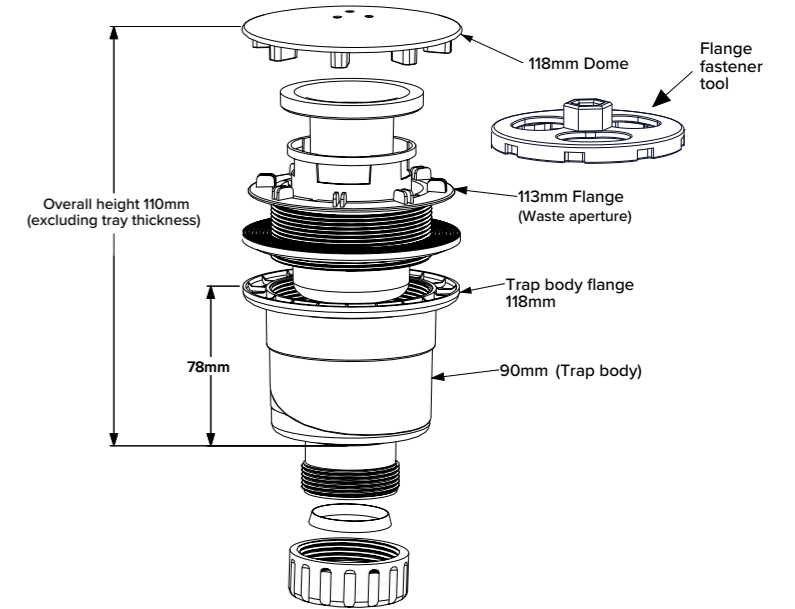

Concealed waste

Rapid water dispersal

Concealed white waste designed to give the seamless look to your shower tray. Fits in the standard 90mm waste.

JT vertical 90mm waste

Intelligent water removal

A 90mm vertical waste designed to help assist the water dispersal where the fall for the waste pipe cannot be achieved. Conforms to BS EN 274-1:2002, carries away 48 litres of water a minute. Features a 50mm water seal and an easily removable dome for cleaning.