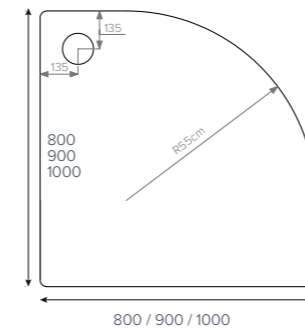

fusion Quadrant

Quadrant

- ① 800x800mm ■
- ① 900x900mm ■
- ① 1000x1000mm ■