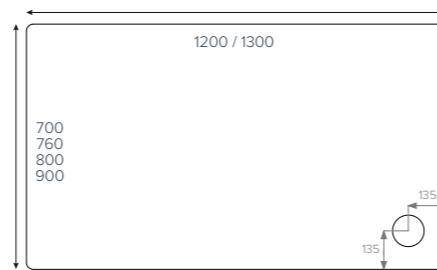

fusion Rectangle

- ③ 1000x700mm ■
- ③ 1000x800mm ■
- ③ 1000x760mm ■
- ③ 1000x900mm ■

fusion Rectangle

- ③ 1100x760mm ■
- ③ 1100x900mm ■
- ③ 1100x800mm ■▲

fusion Rectangle

- ③ 1200x700mm ■
- ③ 1200x800mm ■▲
- ③ 1200x760mm ■▲
- ③ 1200x900mm ■
- ⑥ 1300x800mm ■