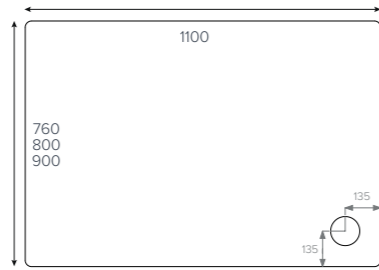

fusion Rectangle

- ③ 1100x760mm ■
- ③ 1100x900mm ■
- ③ 1100x800mm ■▲