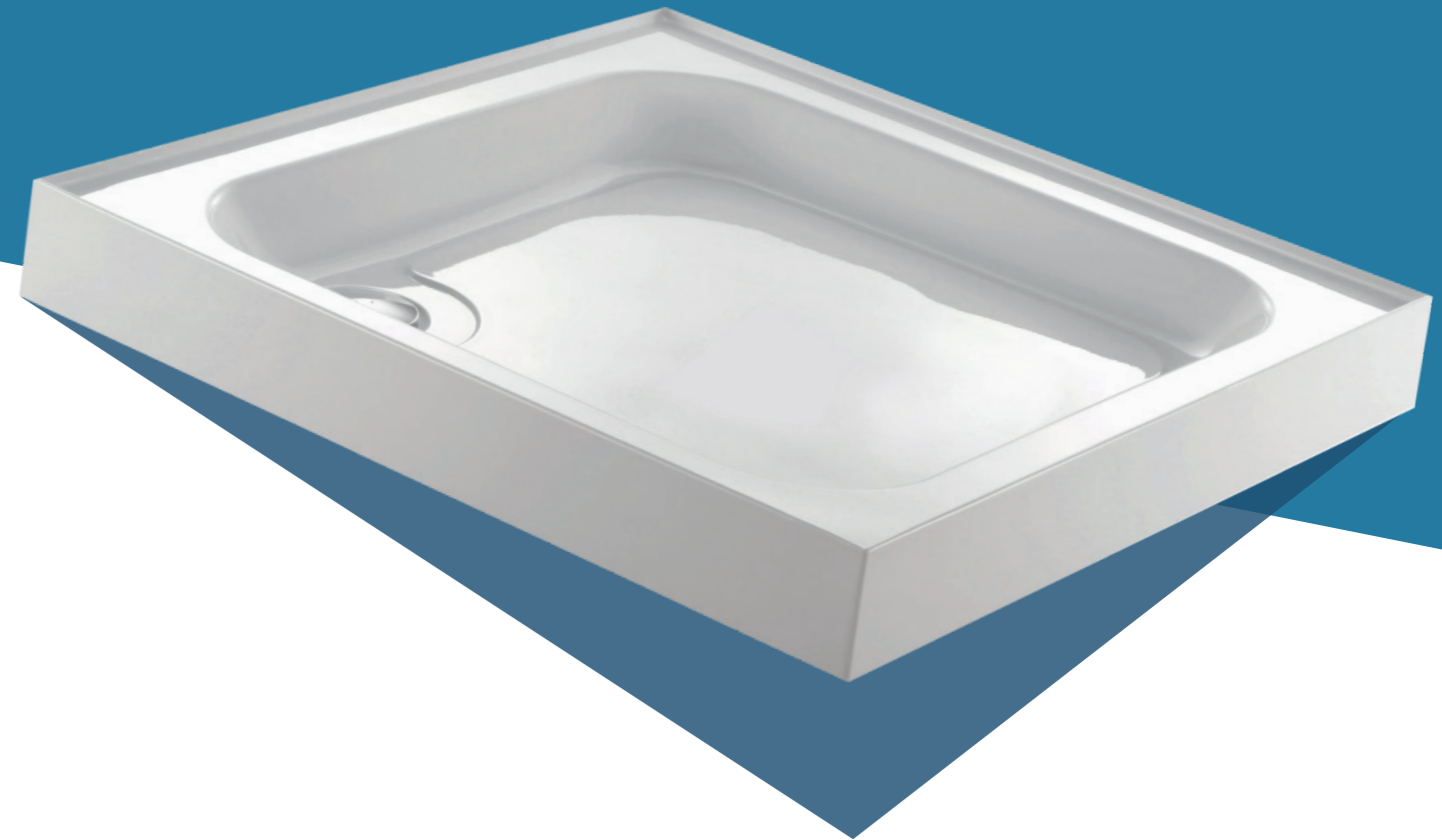

merlin

BY JT

It's a kind of magic

The JTMerlin™ is the original easy plumb, easy access shower tray. An installers dream, the product is made from ABS capped acrylic stone resin and features adjustable feet hidden behind removable panels.

JTMerlin™ is ideal for awkward, new installations and existing tray replacements. The integrated upstand option is simply recessed into the wall allowing tiles to overlap for a watertight installation.

- Available in square, rectangle, quadrant and offset quadrant
- 39 size options
- Integrated 13mm tiling upstand option available
- Supplied with leg set and easy-to-fit loose panels with unique fastening system
- 50mm waste outlet
- 25 year guarantee
- JTAnti-Slip™ available

ultracast

BY JT

Simple elegance

A simple yet graceful ABS capped acrylic stone resin design, the JTM Ultracast™ is available as a flat top or tiling upstand tray.

The integrated upstand option is simply recessed into the wall allowing tiles to overlap for a watertight installation.

Ideal for awkward and new installations, as well as existing shower tray replacements.

- Available in square, rectangle, quadrant and offset quadrant
- 39 size options
- Integrated 13mm tiling upstand option available
- 50mm waste outlet
- 25 year guarantee
- JTAnti-Slip™ available