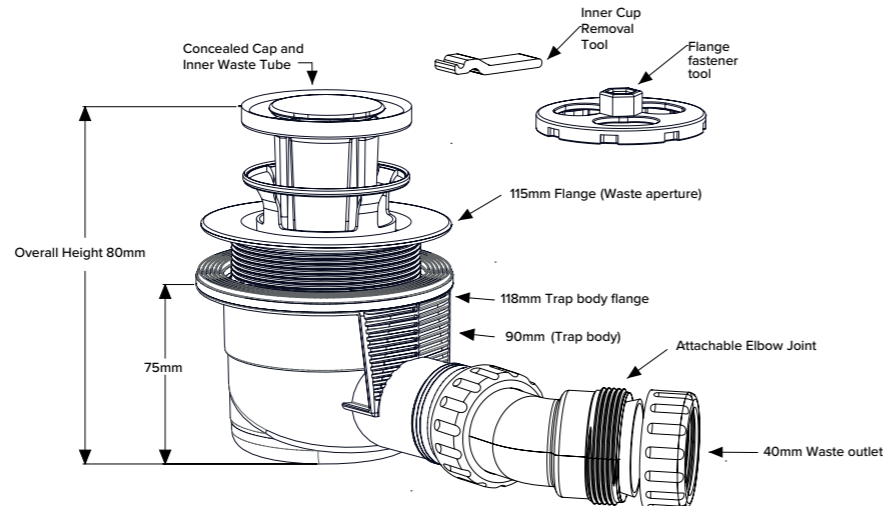

Concealed waste

Rapid water dispersal

Concealed white waste designed to give the seamless look to your shower tray. Fits in the standard 90mm waste.

JT vertical 90mm waste

Intelligent water removal

A 90mm vertical waste designed to help assist the water dispersal where the fall for the waste pipe cannot be achieved. Conforms to BS EN 274-1:2002, carries away 48 litres of water a minute. Features a 50mm water seal and an easily removable dome for cleaning.