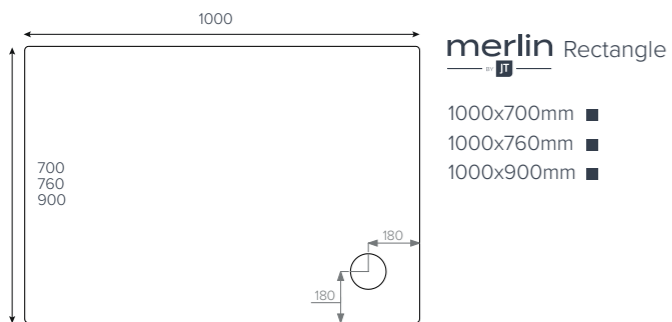

fusion Leg Cross Section

fusion Leg Detail

- 45mm High
- Internal Depth 10-25mm
- Shoulder Width 52mm
- Leg Adjustment 87-140mm

It's a kind of magic

Key

- Available with Upstands
- Upstands Only

We recommend these trays are installed with a **flow by JT** 50mm waste