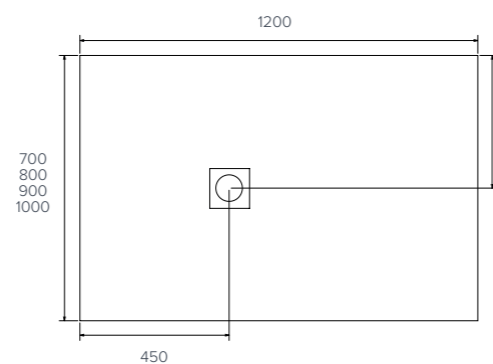

Size bands

- A. 1200x900mm
- B. 1600x800mm
- C. 2050x1000mm

softstone

Bespoke example

Cross-hatched areas indicate the areas of standard size that will be cut off to create your required bespoke size.

softstone

Rectangle

- 1600x700mm
- 1600x800mm
- 1600x900mm
- 1600x1000mm
- 1700x700mm
- 1700x800mm
- 1700x900mm
- 1800x700mm
- 1800x800mm
- 1800x900mm
- 1800x1000mm
- 2000x800mm
- 2000x900mm

naturals

Rectangle

- 900x700mm
- 1000x700mm
- 1000x800mm
- 1000x900mm

naturals

Rectangle

- 1200x700mm
- 1200x800mm
- 1200x900mm
- 1200x1000mm

naturals

Quadrant

naturals

Cross Section

naturals

Rectangle

- 1400x700mm
- 1400x800mm
- 1400x900mm
- 1400x1000mm
- 1500x700mm
- 1500x800mm
- 1500x900mm

Colour availability

The shower tray. Evolved.

Waste & Tray

Side Profile

Waste

- 260 x 42 Colour Match Cap
- Silicone None Return Membrane (Hair filter inside)
- 2 x M6-25 Screws
- 140 x 51 Flange
- Rubber Seal
- 175 x 170 x 55 Trap Body
- Outlet Seals
- 45° Elbow