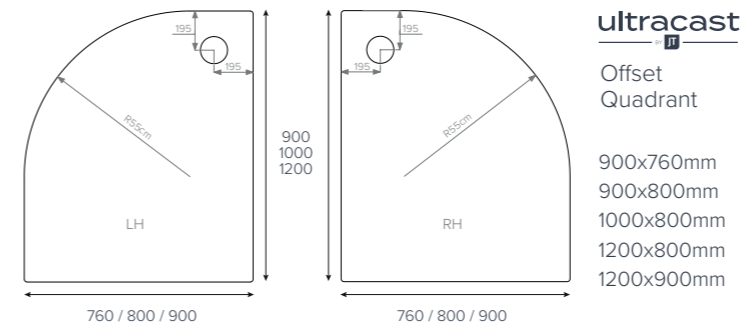

Simple elegance