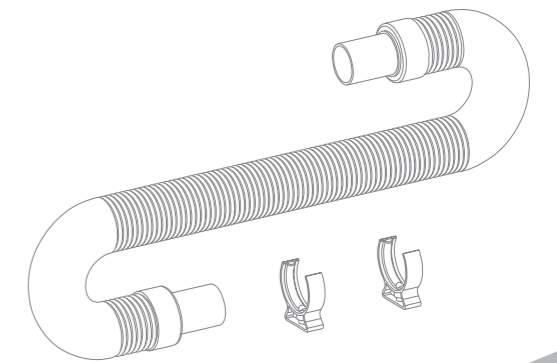

Concealed waste

Rapid water dispersal

Concealed white waste designed to give the seamless look to your shower tray. Fits in the standard 90mm waste.

JT vertical 90mm waste

Intelligent water removal

A 90mm vertical waste designed to help assist the water dispersal where the fall for the waste pipe cannot be achieved. Conforms to BS EN 274-1:2002, carries away 48 litres of water a minute. Features a 50mm water seal and an easily removable dome for cleaning.

flexi-fix by JT

Flexible water-proofing solutions

The patented flexi-fit by JT is the perfect solution should a flat top tray be the only option. Complete with all the added benefits of a tiling upstand, the easy-application tape is self-adhesive, wraps around corners in one piece and creates a watertight seal. Available in 3.2 metre lengths.

flow by JT flexi-hose

Simple, quick and straight forward

This truly flexible solution is designed to make installation easier. The Flexi-Hose eliminates the need for complex plumbing, untidy pipe work and elbow joints.