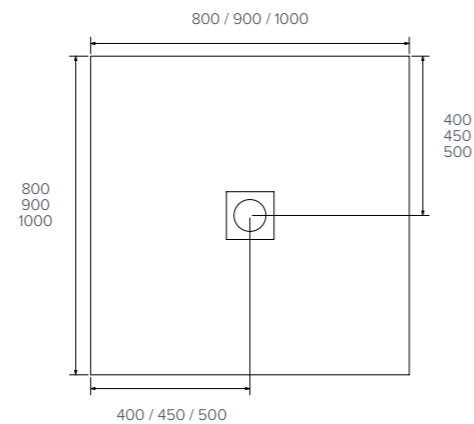

Size bands

- A. 1200x900mm
- B. 1600x800mm
- C. 2050x1000mm

softstone

Bespoke example

Cross-hatched areas indicate the areas of standard size that will be cut off to create your required bespoke size.

softstone

softstone

Colour availability

naturals

Shaped from our landscape

naturals

Square

- 800x800mm
- 900x900mm
- 1000x1000mm

naturals

Rectangle

- 1600x700mm
- 1600x800mm
- 1600x900mm
- 1600x1000mm
- 1700x700mm
- 1700x800mm
- 1700x900mm
- 1800x700mm
- 1800x800mm
- 1800x900mm
- 1800x1000mm
- 2000x800mm
- 2000x900mm

naturals

Rectangle

- 900x700mm
- 1000x700mm
- 1000x800mm
- 1000x900mm