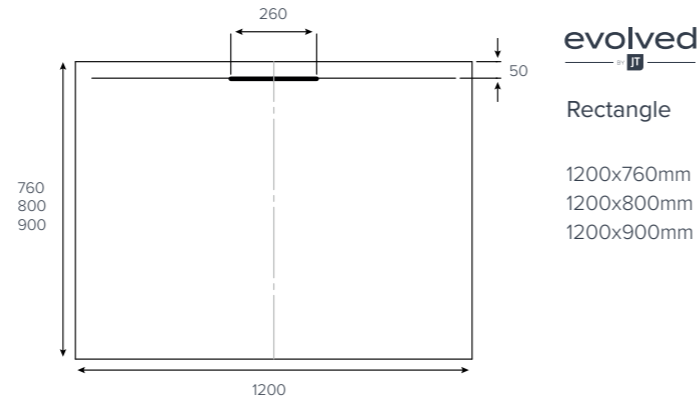

Size bands

- A. 1200x900mm
- B. 1600x800mm
- C. 2050x1000mm

softstone

Bespoke example

Cross-hatched areas indicate the areas of standard size that will be cut off to create your required bespoke size.

softstone

Rectangle

- 1600x700mm
- 1600x800mm
- 1600x900mm
- 1600x1000mm
- 1700x700mm
- 1700x800mm
- 1700x900mm
- 1800x700mm
- 1800x800mm
- 1800x900mm
- 1800x1000mm
- 2000x800mm
- 2000x900mm

naturals

Rectangle

- 900x700mm
- 1000x700mm
- 1000x800mm
- 1000x900mm

naturals

Rectangle

- 1200x700mm
- 1200x800mm
- 1200x900mm
- 1200x1000mm

naturals

Quadrant

naturals

Cross Section

naturals

Rectangle

- 1400x700mm
- 1400x800mm
- 1400x900mm
- 1400x1000mm
- 1500x700mm
- 1500x800mm
- 1500x900mm

Colour availability

The shower tray. Evolved.

Waste & Tray

Side Profile

Waste

- 260 x 42 Colour Match Cap
- Silicone None Return Membrane (Hair filter inside)
- 2 x M6-25 Screws
- 140 x 51 Flange
- Rubber Seal
- 175 x 170 x 55 Trap Body
- Outlet Seals
- 45° Elbow