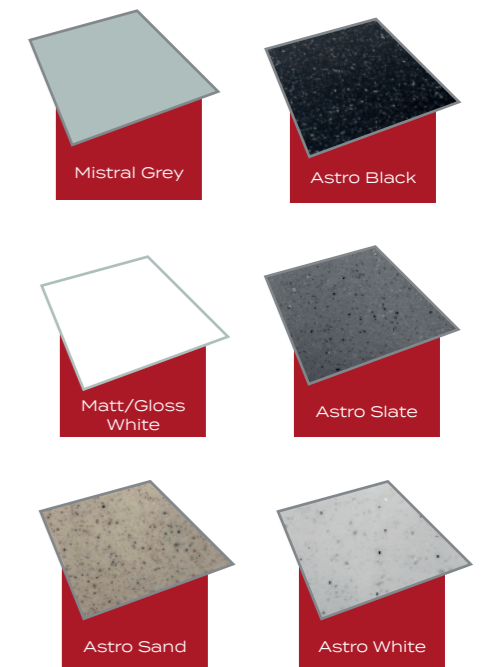

A new dimension
Matt black, Chrome and Concealed wastes available