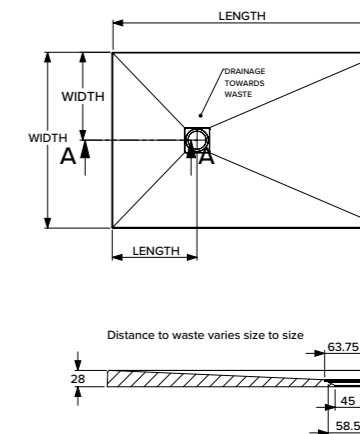

Size bands

- A. 1200x900mm
- B. 1600x800mm
- C. 2050x1000mm

softstone

Bespoke example

Cross-hatched areas indicate the areas of standard size that will be cut off to create your required bespoke size.

softstone

Rectangle

- 1600x700mm
- 1600x800mm
- 1600x900mm
- 1600x1000mm
- 1700x700mm
- 1700x800mm
- 1700x900mm
- 1800x700mm
- 1800x800mm
- 1800x900mm
- 1800x1000mm
- 2000x800mm
- 2000x900mm

naturals

Rectangle

- 900x700mm
- 1000x700mm
- 1000x800mm
- 1000x900mm

naturals

Rectangle

- 1200x700mm
- 1200x800mm
- 1200x900mm
- 1200x1000mm

naturals

Quadrant

naturals

Cross Section

naturals

Rectangle

- 1400x700mm
- 1400x800mm
- 1400x900mm
- 1400x1000mm
- 1500x700mm
- 1500x800mm
- 1500x900mm

Colour availability

The shower tray. Evolved.

Waste & Tray

Side Profile

Waste

- 260 x 42 Colour Match Cap
- Silicone None Return Membrane (Hair filter inside)
- 2 x M6-25 Screws
- 140 x 51 Flange
- Rubber Seal
- 175 x 170 x 55 Trap Body
- Outlet Seals
- 45° Elbow