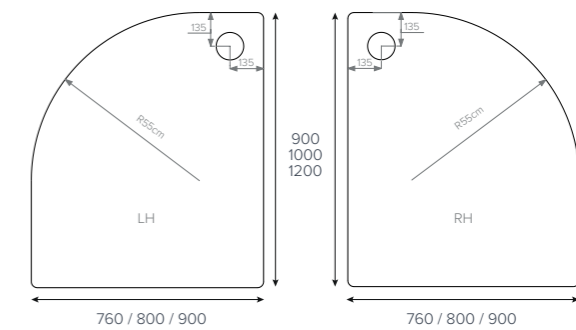

fusion Quadrant

Quadrant

- ① 800x800mm ■
- ① 900x900mm ■
- ① 1000x1000mm ■

fusion Offset Quadrant

Offset Quadrant

- ② 900x760mm ■
- ② 1000x800mm ■
- ② 1200x800mm ■
- ② 1200x900mm ■

Key

- Available with Upstands
- ▲ 3 Upstands - Left and right hand