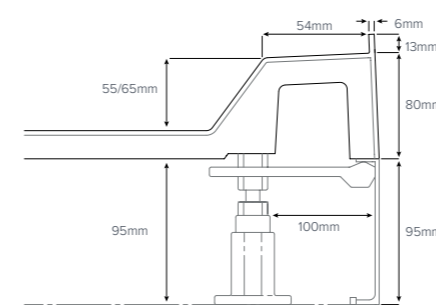

fusion Leg Cross Section

fusion Leg Detail

- 45mm High
- Internal Depth 10-25mm
- Shoulder Width 52mm
- Leg Adjustment 87-140mm

It's a kind of magic

Key

- Available with Upstands
- Upstands Only

We recommend these trays are installed with a **flow by JT** 50mm waste