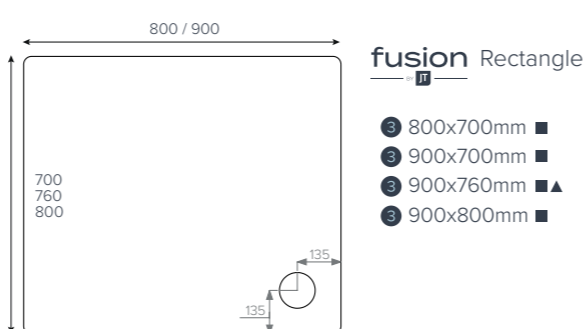

Size bands

- A. 1200x900mm
- B. 1600x800mm
- C. 2050x1000mm

softstone

Bespoke example

Cross-hatched areas indicate the areas of standard size that will be cut off to create your required bespoke size.

softstone

fusion Rectangle

- ③ 1000x700mm ■
- ③ 1000x800mm ■
- ③ 1000x760mm ■
- ③ 1000x900mm ■

fusion Rectangle

- ③ 1100x760mm ■
- ③ 1100x900mm ■
- ③ 1100x800mm ■▲

fusion Rectangle

- ③ 1200x700mm ■
- ③ 1200x800mm ■▲
- ③ 1200x760mm ■▲
- ③ 1200x900mm ■
- ⑥ 1300x800mm ■

fusion Quadrant

Quadrant

- ① 800x800mm ■
- ① 900x900mm ■
- ① 1000x1000mm ■

fusion Offset Quadrant

Offset Quadrant

- ② 900x760mm ■
- ② 1000x800mm ■
- ② 1200x800mm ■
- ② 1200x900mm ■

Key

- Available with Upstands
- ▲ 3 Upstands - Left and right hand