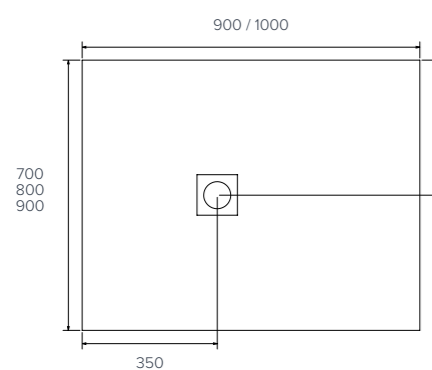

Size bands

- A. 1200x900mm
- B. 1600x800mm
- C. 2050x1000mm

softstone

Bespoke example

Cross-hatched areas indicate the areas of standard size that will be cut off to create your required bespoke size.

softstone

softstone

Colour availability

naturals

Shaped from our landscape

naturals

Square

- 800x800mm
- 900x900mm
- 1000x1000mm

naturals

Rectangle

- 1600x700mm
- 1600x800mm
- 1600x900mm
- 1600x1000mm
- 1700x700mm
- 1700x800mm
- 1700x900mm
- 1800x700mm
- 1800x800mm
- 1800x900mm
- 1800x1000mm
- 2000x800mm
- 2000x900mm

naturals

Rectangle

- 900x700mm
- 1000x700mm
- 1000x800mm
- 1000x900mm