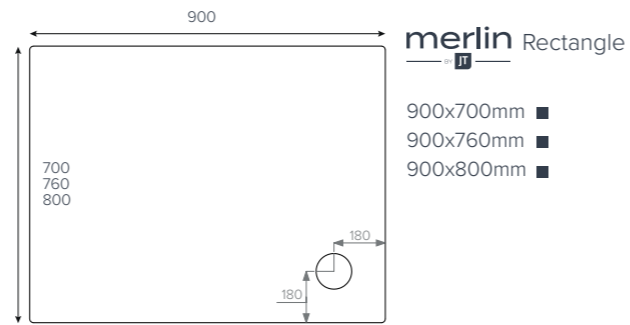

fusion Leg Cross Section

fusion Leg Detail

- 45mm High
- Internal Depth 10-25mm
- Shoulder Width 52mm
- Leg Adjustment 87-140mm

It's a kind of magic

Key

- Available with Upstands
- Upstands Only

We recommend these trays are installed with a **flow by JT** 50mm waste