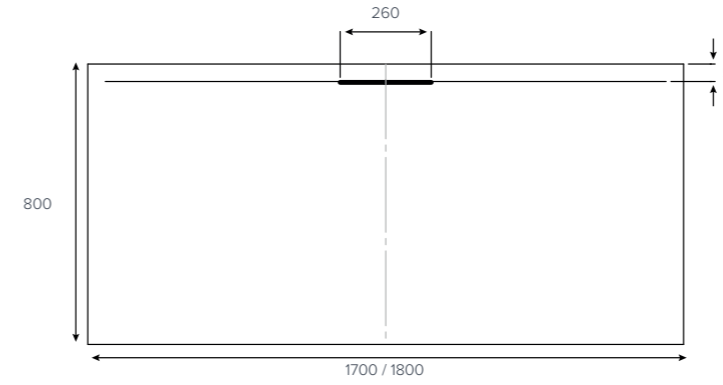

Size bands

- A. 1200x900mm
- B. 1600x800mm
- C. 2050x1000mm

softstone

Bespoke example

Cross-hatched areas indicate the areas of standard size that will be cut off to create your required bespoke size.

softstone

Rectangle

- 1600x700mm
- 1600x800mm
- 1600x900mm
- 1600x1000mm
- 1700x700mm
- 1700x800mm
- 1700x900mm
- 1800x700mm
- 1800x800mm
- 1800x900mm
- 1800x1000mm
- 2000x800mm
- 2000x900mm

naturals

Rectangle

- 900x700mm
- 1000x700mm
- 1000x800mm
- 1000x900mm

naturals

Rectangle

- 1200x700mm
- 1200x800mm
- 1200x900mm
- 1200x1000mm

naturals

Quadrant

naturals

Cross Section

naturals

Rectangle

- 1400x700mm
- 1400x800mm
- 1400x900mm
- 1400x1000mm
- 1500x700mm
- 1500x800mm
- 1500x900mm

Colour availability

The shower tray. Evolved.

Waste & Tray

Side Profile

Waste

- 260 x 42 Colour Match Cap
- Silicone None Return Membrane (Hair filter inside)
- 2 x M6-25 Screws
- 140 x 51 Flange
- Rubber Seal
- 175 x 170 x 55 Trap Body
- Outlet Seals
- 45° Elbow