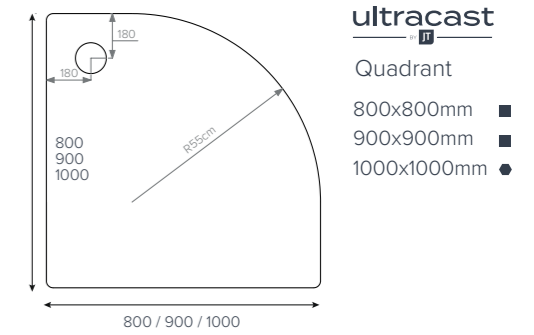

Simple elegance