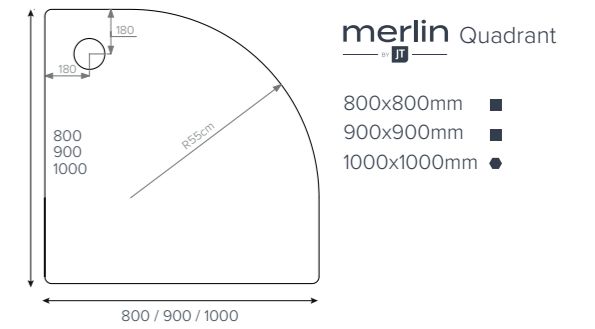

fusion Leg Cross Section

fusion Leg Detail

- 45mm High
- Internal Depth 10-25mm
- Shoulder Width 52mm
- Leg Adjustment 87-140mm

It's a kind of magic

Key

- Available with Upstands
- Upstands Only

We recommend these trays are installed with a **flow by JT** 50mm waste