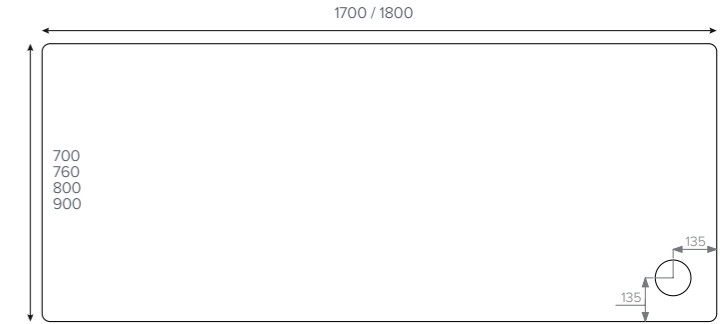

Size bands

- A. 1200x900mm
- B. 1600x800mm
- C. 2050x1000mm

softstone

Bespoke example

Cross-hatched areas indicate the areas of standard size that will be cut off to create your required bespoke size.

softstone

Rectangle

- 1400x700mm
- 1400x800mm
- 1400x900mm
- 1400x1000mm
- 1500x700mm
- 1500x800mm
- 1500x900mm

Colour availability

The shower tray. Evolved.

Waste & Tray

Side Profile

Waste

- 260 x 42 Colour Match Cap
- Silicone None Return Membrane (Hair filter inside)
- 2 x M6-25 Screws
- 140 x 51 Flange
- Rubber Seal
- 175 x 170 x 55 Trap Body
- Outlet Seals
- 45° Elbow

Colour availability

fusion Rectangle

- ⑥ 1600x700mm ■
- ⑥ 1600x760mm ■
- ⑥ 1600x800mm ■▲
- ⑥ 1600x900mm ■

fusion Rectangle

- ⑥ 1700x700mm ■
- ⑥ 1700x760mm ■
- ⑥ 1700x800mm ■
- ⑥ 1700x900mm ■
- ⑥ 1800x800mm ■