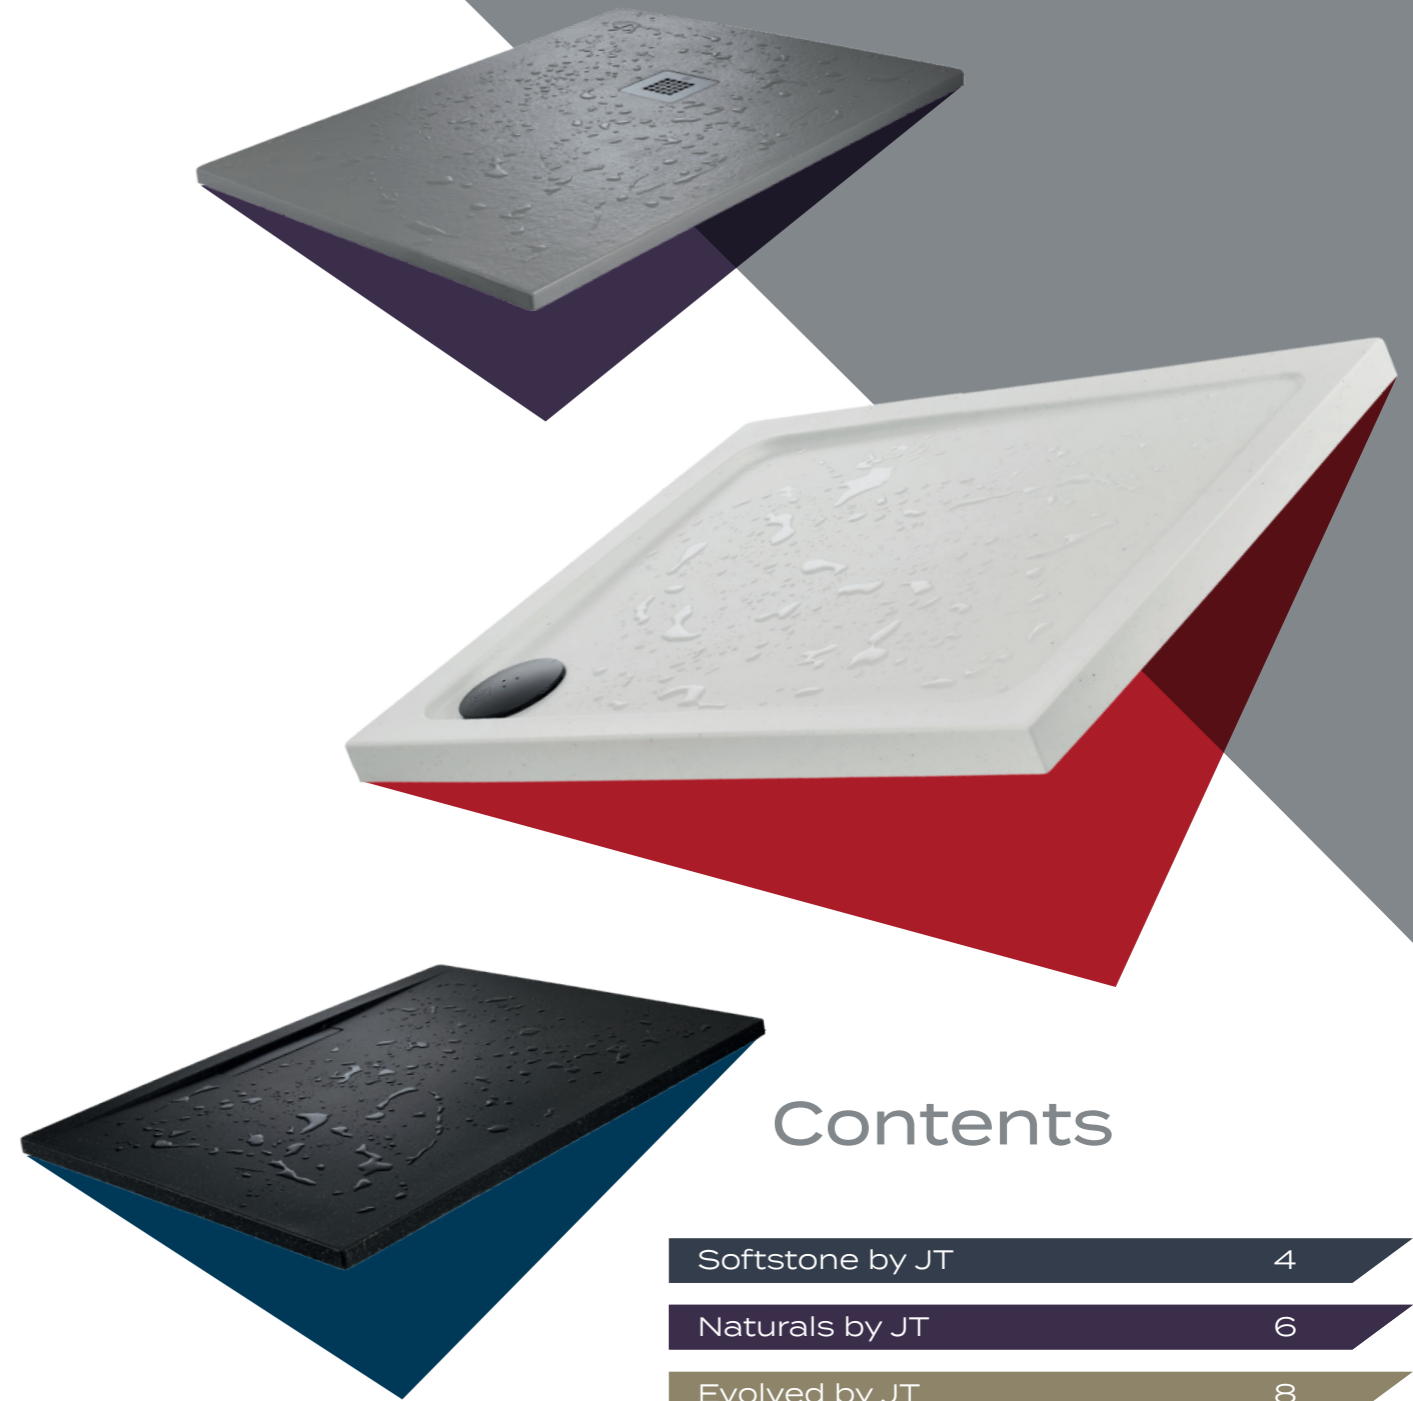

Contents

Softstone by JT	4
Naturals by JT	6
Evolved by JT	8
Fusion by JT	10
Merlin by JT	12
Ultracast by JT	13
Anti-Slip by JT	14
Accessories by JT	16
Technical Details	18