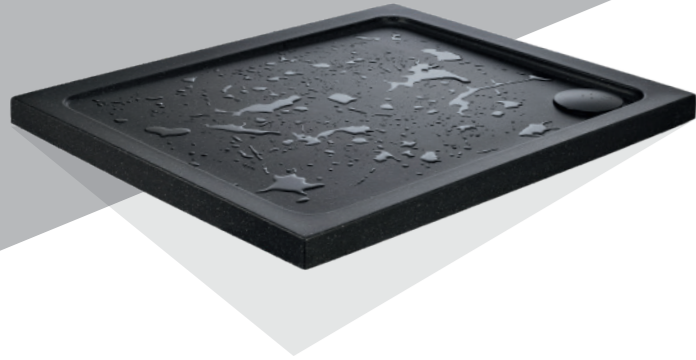

fusion Rectangle

- ⑥ 1600x700mm ■
- ⑥ 1600x760mm ■
- ⑥ 1600x800mm ■▲
- ⑥ 1600x900mm ■

fusion Rectangle

- ⑥ 1700x700mm ■
- ⑥ 1700x760mm ■
- ⑥ 1700x800mm ■
- ⑥ 1700x900mm ■
- ⑥ 1800x800mm ■

fusion Rectangle

- ③ 1000x700mm ■
- ③ 1000x800mm ■
- ③ 1000x760mm ■
- ③ 1000x900mm ■

fusion Rectangle

- ③ 1100x760mm ■
- ③ 1100x900mm ■
- ③ 1100x800mm ■▲

fusion Rectangle

- ③ 1200x700mm ■
- ③ 1200x800mm ■▲
- ③ 1200x760mm ■▲
- ③ 1200x900mm ■
- ⑥ 1300x800mm ■

fusion Quadrant

Quadrant

- ① 800x800mm ■
- ① 900x900mm ■
- ① 1000x1000mm ■

fusion Offset Quadrant

Offset Quadrant

- ② 900x760mm ■
- ② 1000x800mm ■
- ② 1200x800mm ■
- ② 1200x900mm ■

Key

- Available with Upstands
- ▲ 3 Upstands - Left and right hand

Note:

Waste position on upstand trays is 141 x 141 in from outside edge except on 3 upstand RH where the waste dimension is 141 x 135

Riser kits available for all trays

- ① 1000mm Quad
- ② 1200mm Offset Quad
- ③ 1200x900mm
- ④ 1800x1000mm

fusion Leg Cross Section

fusion Leg Detail

- 45mm High
- Internal Depth 10-25mm
- Shoulder Width 52mm
- Leg Adjustment 87-140mm