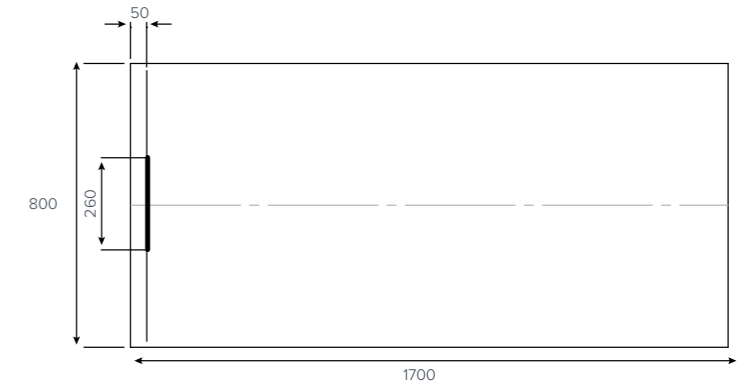

naturals

Rectangle

- 1200x700mm
- 1200x800mm
- 1200x900mm
- 1200x1000mm

naturals

Quadrant

naturals

Cross Section

naturals

Rectangle

- 1400x700mm
- 1400x800mm
- 1400x900mm
- 1400x1000mm
- 1500x700mm
- 1500x800mm
- 1500x900mm

Colour availability

The shower tray. Evolved.

Waste & Tray

Side Profile

Waste

- 260 x 42 Colour Match Cap
- Silicone None Return Membrane (Hair filter inside)
- 2 x M6-25 Screws
- 140 x 51 Flange
- Rubber Seal
- 175 x 170 x 55 Trap Body
- Outlet Seals
- 45° Elbow