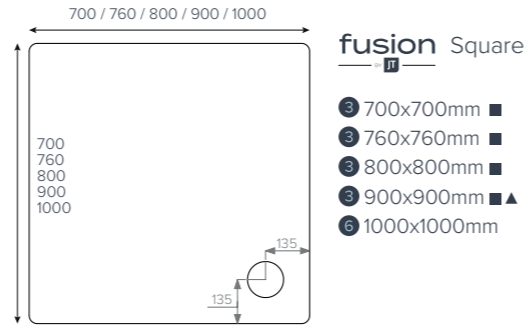

Size bands

- A. 1200x900mm
- B. 1600x800mm
- C. 2050x1000mm

softstone

Bespoke example

Cross-hatched areas indicate the areas of standard size that will be cut off to create your required bespoke size.

softstone

naturals

Rectangle

- 1200x700mm
- 1200x800mm
- 1200x900mm
- 1200x1000mm

naturals

Quadrant

naturals

Cross Section

naturals

Rectangle

- 1400x700mm
- 1400x800mm
- 1400x900mm
- 1400x1000mm
- 1500x700mm
- 1500x800mm
- 1500x900mm

Colour availability

The shower tray. Evolved.

Waste & Tray

Side Profile

Waste

- 260 x 42 Colour Match Cap
- Silicone None Return Membrane (Hair filter inside)
- 2 x M6-25 Screws
- 140 x 51 Flange
- Rubber Seal
- 175 x 170 x 55 Trap Body
- Outlet Seals
- 45° Elbow

Colour availability

fusion Rectangle

- ⑥ 1600x700mm ■
- ⑥ 1600x760mm ■
- ⑥ 1600x800mm ■▲
- ⑥ 1600x900mm ■

fusion Rectangle

- ⑥ 1700x700mm ■
- ⑥ 1700x760mm ■
- ⑥ 1700x800mm ■
- ⑥ 1700x900mm ■
- ⑥ 1800x800mm ■