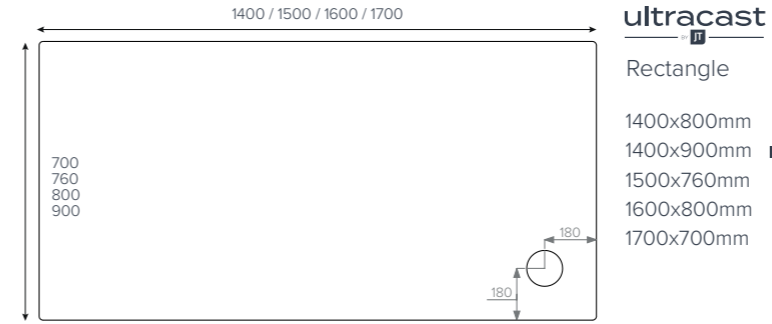

Simple elegance