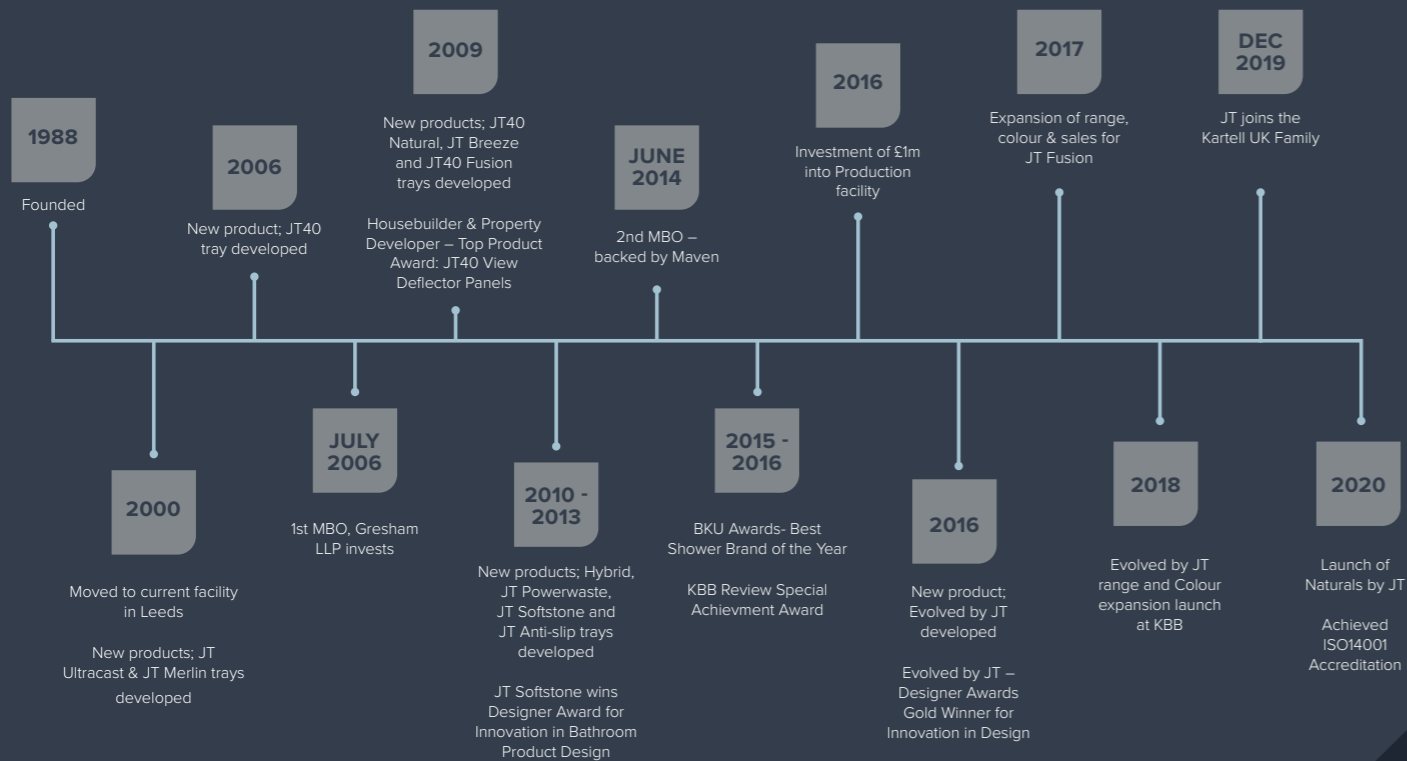

Design, Quality
& Innovation.

JT Shower Tray Collection

www.just-trays.com

Over 30 years of design, quality & innovation

For three decades, we have proudly flown the flag for quality British manufacturing from our state-of-the-art manufacturing plant in Leeds. Our design, innovation and award-winning quality today sees JT deliver over a third of all shower tray sales in the UK and export internationally. Thank you for choosing JT and supporting Great British Manufacturing.