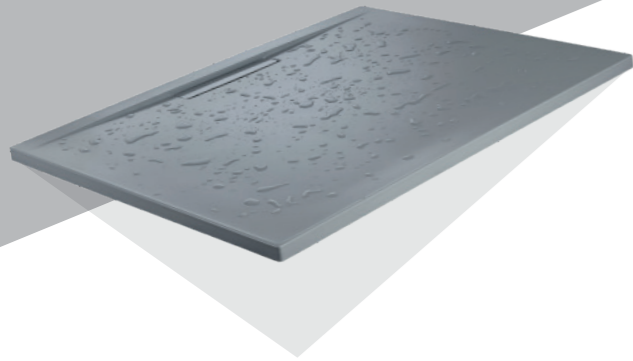

Rectangle

- 1400x700mm
- 1400x800mm
- 1400x900mm
- 1400x1000mm
- 1500x700mm
- 1500x800mm
- 1500x900mm

Colour availability

The shower tray. Evolved.

Waste & Tray

Side Profile

Waste

- 260 x 42 Colour Match Cap
- Silicone None Return Membrane (Hair filter inside)
- 2 x M6-25 Screws
- 140 x 51 Flange
- Rubber Seal
- 175 x 170 x 55 Trap Body
- Outlet Seals
- 45° Elbow