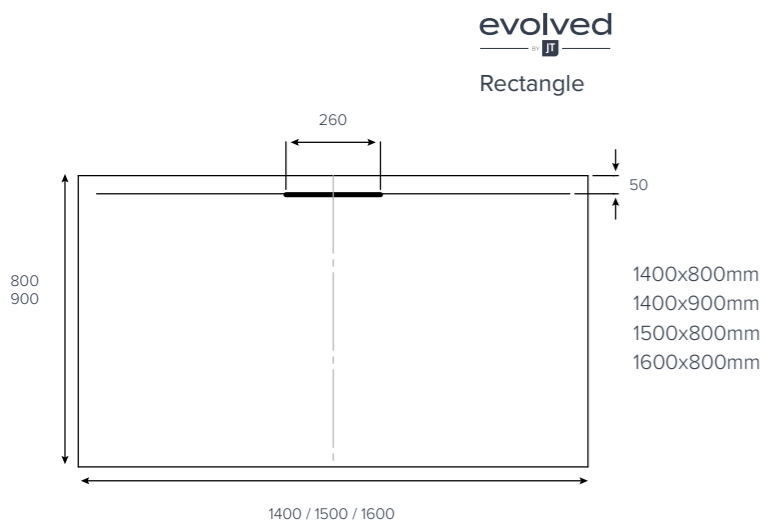

Size bands

- A. 1200x900mm
- B. 1600x800mm
- C. 2050x1000mm

softstone

Bespoke example

Cross-hatched areas indicate the areas of standard size that will be cut off to create your required bespoke size.

softstone

Rectangle

- 1600x700mm
- 1600x800mm
- 1600x900mm
- 1600x1000mm
- 1700x700mm
- 1700x800mm
- 1700x900mm
- 1800x700mm
- 1800x800mm
- 1800x900mm
- 1800x1000mm
- 2000x800mm
- 2000x900mm

naturals

Rectangle

- 900x700mm
- 1000x700mm
- 1000x800mm
- 1000x900mm

naturals

Rectangle

- 1200x700mm
- 1200x800mm
- 1200x900mm
- 1200x1000mm

naturals

Quadrant

naturals

Cross Section

naturals

Rectangle

- 1400x700mm
- 1400x800mm
- 1400x900mm
- 1400x1000mm
- 1500x700mm
- 1500x800mm
- 1500x900mm

Colour availability

The shower tray. Evolved.

Waste & Tray

Side Profile

Waste

- 260 x 42 Colour Match Cap
- Silicone None Return Membrane (Hair filter inside)
- 2 x M6-25 Screws
- 140 x 51 Flange
- Rubber Seal
- 175 x 170 x 55 Trap Body
- Outlet Seals
- 45° Elbow