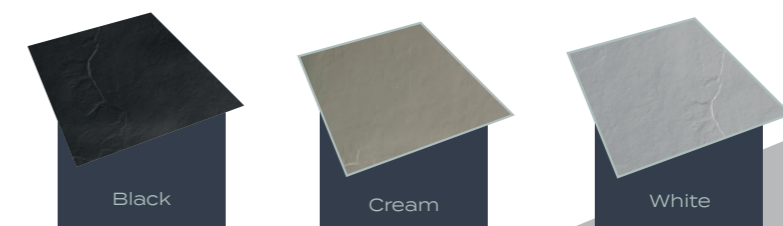

softstone

Colour availability