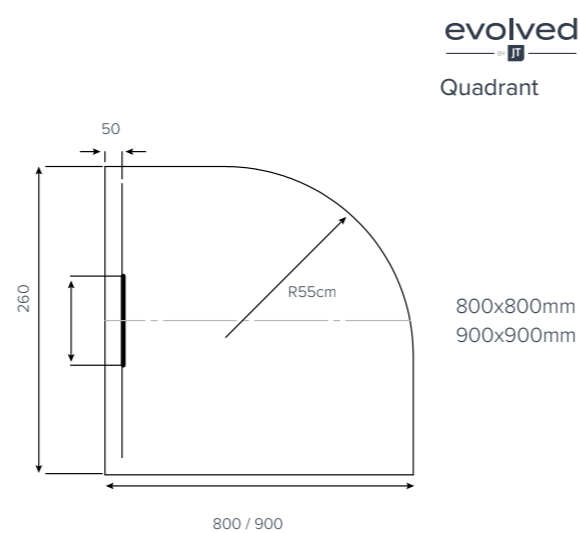

Size bands

- A. 1200x900mm
- B. 1600x800mm
- C. 2050x1000mm

softstone

Bespoke example

Cross-hatched areas indicate the areas of standard size that will be cut off to create your required bespoke size.

softstone

Rectangle

- 1600x700mm
- 1600x800mm
- 1600x900mm
- 1600x1000mm
- 1700x700mm
- 1700x800mm
- 1700x900mm
- 1800x700mm
- 1800x800mm
- 1800x900mm
- 1800x1000mm
- 2000x800mm
- 2000x900mm

naturals

Rectangle

- 900x700mm
- 1000x700mm
- 1000x800mm
- 1000x900mm

naturals

Rectangle

- 1200x700mm
- 1200x800mm
- 1200x900mm
- 1200x1000mm

naturals

Quadrant

naturals

Cross Section

naturals

Rectangle

- 1400x700mm
- 1400x800mm
- 1400x900mm
- 1400x1000mm
- 1500x700mm
- 1500x800mm
- 1500x900mm

Colour availability

The shower tray. Evolved.

Waste & Tray

Side Profile

Waste

- 260 x 42 Colour Match Cap
- Silicone None Return Membrane (Hair filter inside)
- 2 x M6-25 Screws
- 140 x 51 Flange
- Rubber Seal
- 175 x 170 x 55 Trap Body
- Outlet Seals
- 45° Elbow