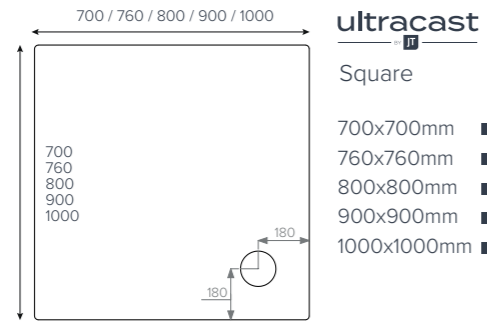

Simple elegance