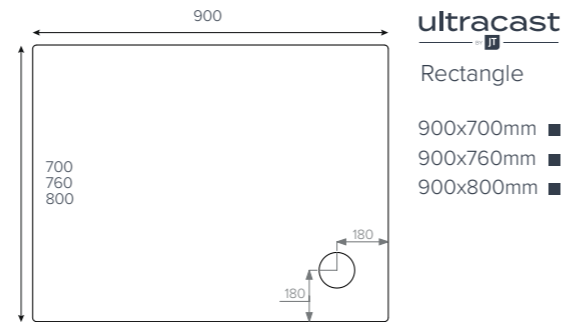

Simple elegance