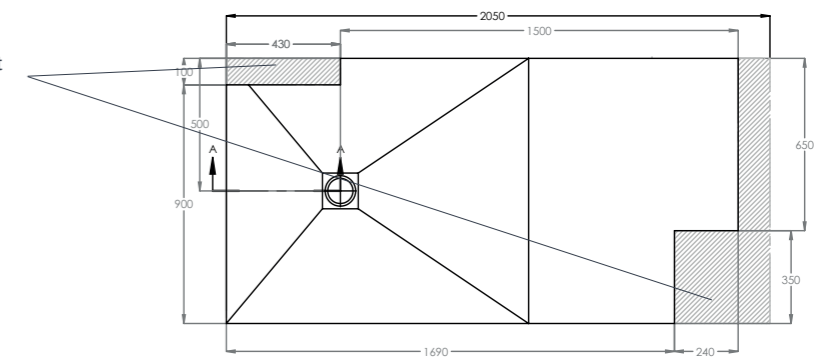

Size bands

- A. 1200x900mm
- B. 1600x800mm
- C. 2050x1000mm

softstone

Bespoke example

Cross-hatched areas indicate the areas of standard size that will be cut off to create your required bespoke size.

softstone