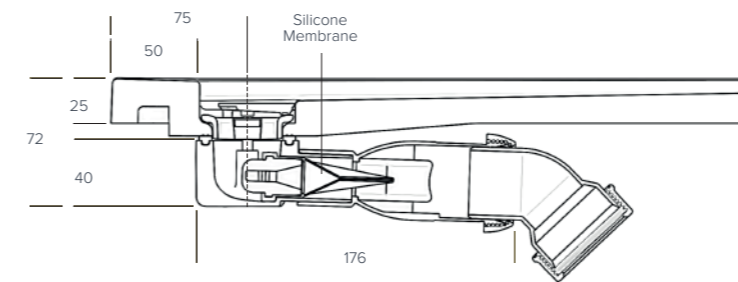

Rectangle

- 1400x700mm
- 1400x800mm
- 1400x900mm
- 1400x1000mm
- 1500x700mm
- 1500x800mm
- 1500x900mm

Colour availability

The shower tray. Evolved.

Waste & Tray

Side Profile

Waste

- 260 x 42 Colour Match Cap
- Silicone None Return Membrane (Hair filter inside)
- 2 x M6-25 Screws
- 140 x 51 Flange
- Rubber Seal
- 175 x 170 x 55 Trap Body
- Outlet Seals
- 45° Elbow