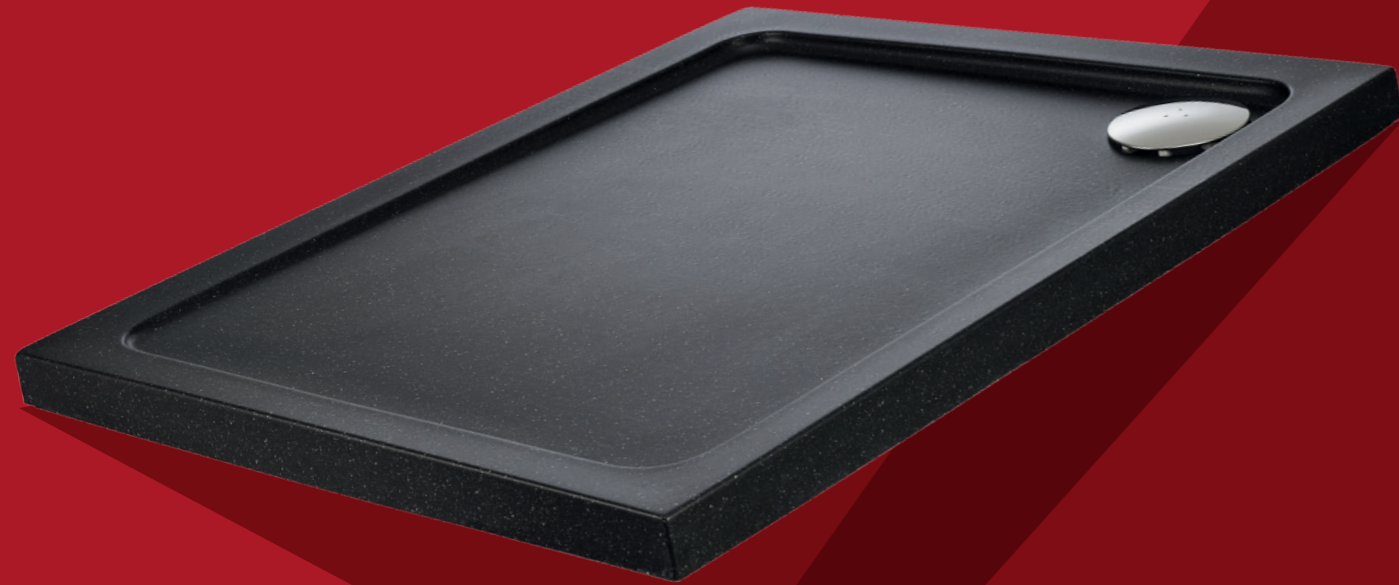

Seamless style