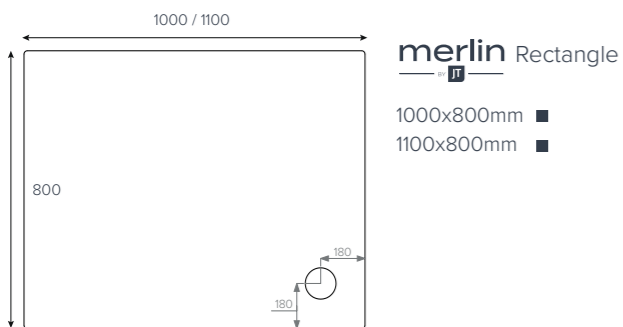

fusion Leg Cross Section

fusion Leg Detail

- 45mm High
- Internal Depth 10-25mm
- Shoulder Width 52mm
- Leg Adjustment 87-140mm

It's a kind of magic

Key

- Available with Upstands
- Upstands Only

We recommend these trays are installed with a **flow by JT** 50mm waste