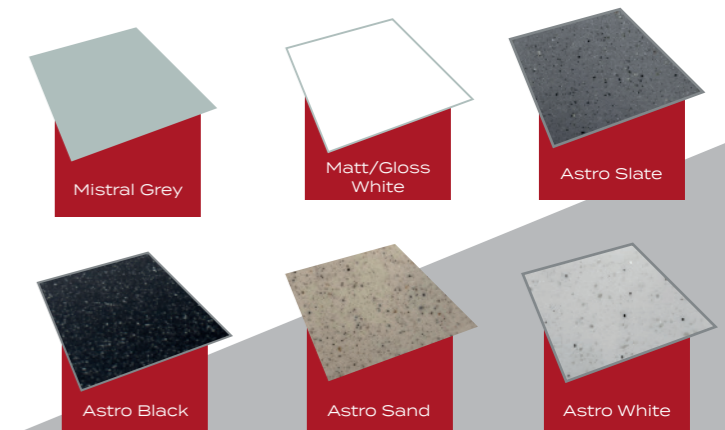

fusion Leg Cross Section

fusion Leg Detail

- 45mm High
- Internal Depth 10-25mm
- Shoulder Width 52mm
- Leg Adjustment 87-140mm

It's a kind of magic

Key

- Available with Upstands
- Upstands Only

We recommend these trays are installed with a **flow by JT** 50mm waste