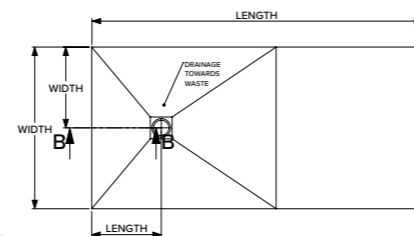

softstone

Cross Section