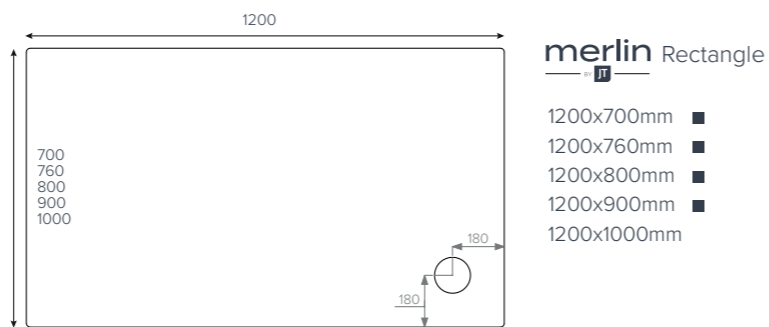

fusion Leg Cross Section

fusion Leg Detail

- 45mm High
- Internal Depth 10-25mm
- Shoulder Width 52mm
- Leg Adjustment 87-140mm

It's a kind of magic

Key

- Available with Upstands
- Upstands Only

We recommend these trays are installed with a **flow by JT** 50mm waste