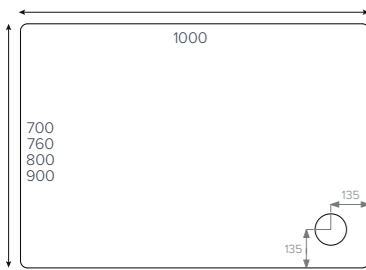

fusion Rectangle

- ③ 1000x700mm ■
- ③ 1000x800mm ■
- ③ 1000x760mm ■
- ③ 1000x900mm ■