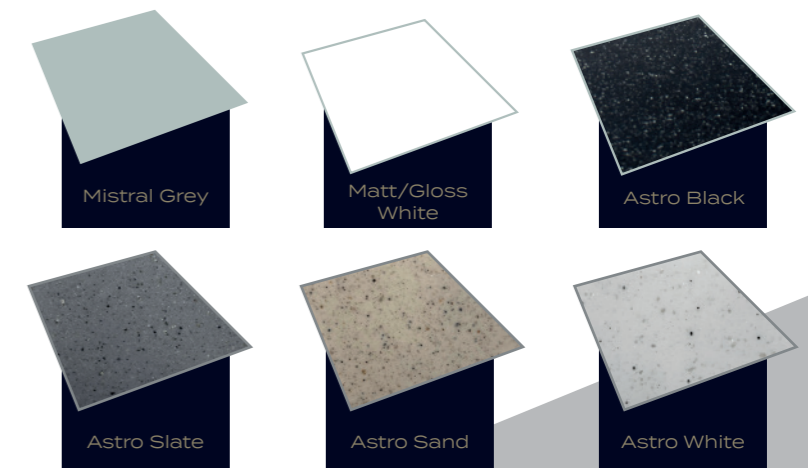

Colour availability