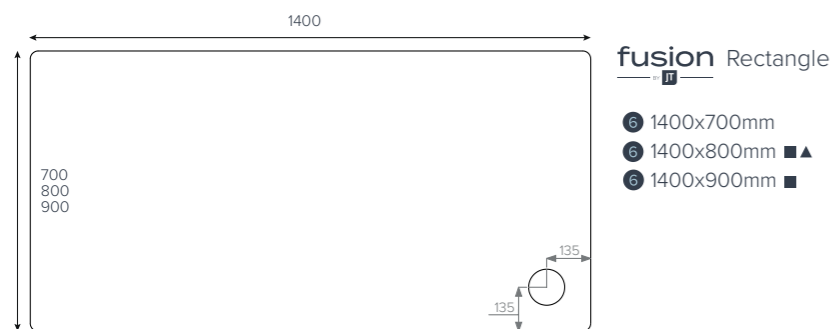

fusion Quadrant

Quadrant

- ① 800x800mm ■
- ① 900x900mm ■
- ① 1000x1000mm ■

fusion Offset Quadrant

Offset Quadrant

- ② 900x760mm ■
- ② 1000x800mm ■
- ② 1200x800mm ■
- ② 1200x900mm ■

Key

- Available with Upstands
- ▲ 3 Upstands - Left and right hand