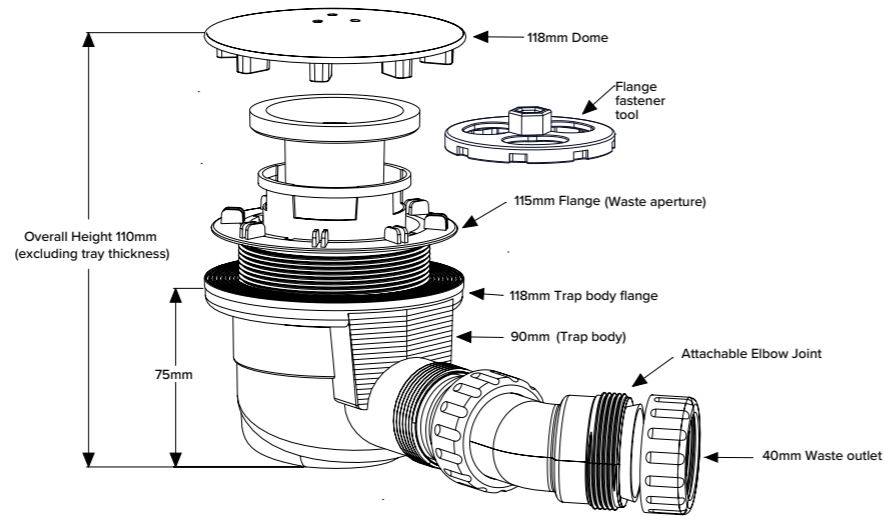

JT90mm waste

Rapid water dispersal

A 90mm rapid waste outlet that allows 48 litres of water to be carried away each minute. Its sleek lines perfectly complement the Fusion by JT range. Conforms to BS EN 274-1:2002. Features a 50mm water seal and an easily removable dome for cleaning.